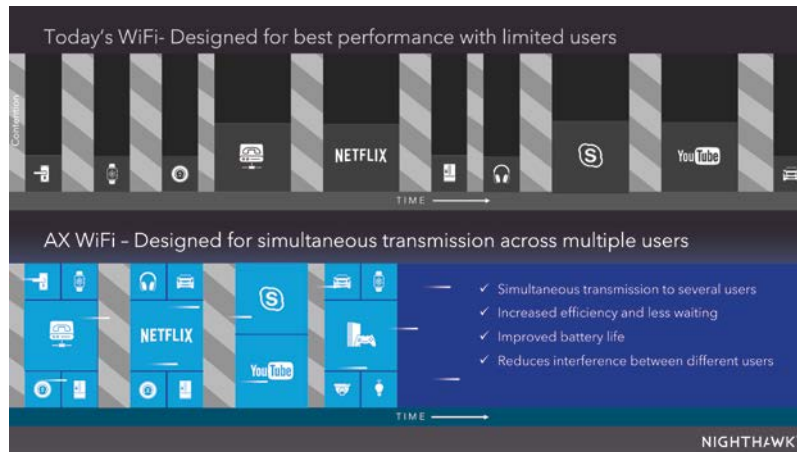

8x8 Multi-User MIMO

Using multi-user MIMO technology, routers can stream data to multiple devices simultaneously. That means faster downloads and smoother streaming for your devices. AX WiFi extends MU-MIMO to 8-stream support so it can support double the number of simultaneous transmissions as compared to 4x4 MU-MIMO AC WiFi routers.

Enjoy simultaneous streaming with MU-MIMO

Data sent to one device at a time

Data sent to multiple devices simultaneously

Orthogonal Frequency Division Multiple Access (OFDMA)

Using the OFDMA feature of AX WiFi, the WiFi traffic is managed much more efficiently since data is transmitted from different devices concurrently, rather than having each device's data wait for its turn. This results in an efficient use of air-time, reduced latency, and increased bandwidth to add more devices to your network.

Ultra-Powerful AX-Optimized Quad-Core Processor

Nighthawk AX12, powered by a 64bit 2.2GHz quad-core processor, is built for performance at an ultimate level. The ultra-fast processor enables the router to seamlessly handle data intensive applications such as 4K/8K UHD video streaming, VR/AR gaming, as well as provide a stronger, more reliable WiFi experience. This powerful processor is optimized for AX making intelligent spontaneous decisions to schedule data traffic to maximize WiFi Bandwidth utilization.