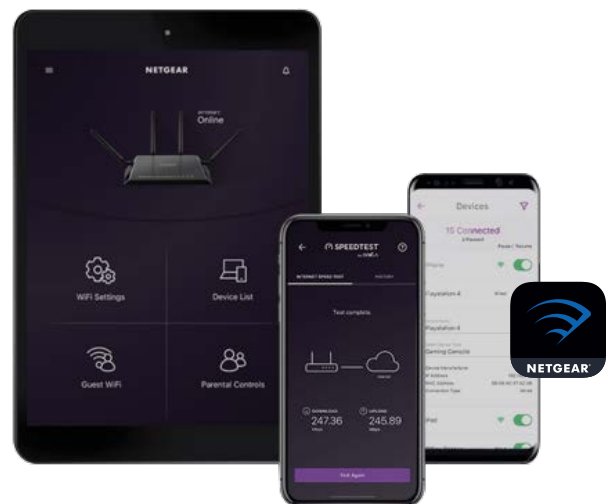

Nighthawk App

The NETGEAR Nighthawk® App makes it easy to set up your router and get more out of your WiFi. With the app, you can install your router in a few steps—just connect your mobile device to the router network and the app will walk you through the rest. Once set up, you can use the intuitive dashboard to pause the Internet on your connected devices, run a quick Internet speed test, setup smart parental controls and much more!

- Smart Parental Controls—Easily manage content & time online with Circle® with Disney
- Remote Management—Easily monitor your home network anytime, anywhere
- Internet Speed Test—Check the broadband speeds from your service provider
- Pause Internet—Pause the Internet to any device
- Traffic Meter—Track Internet data usage
- Guest Networks—Set up separate WiFi access for guests
- Quick Setup—Get connected in just minutes