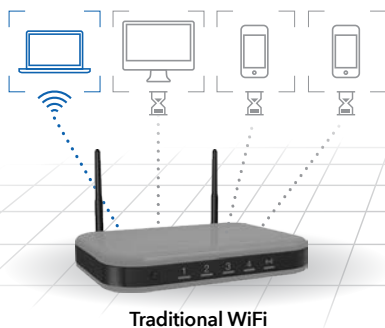

Security

Maintain high security across your network to ensure your privacy & family is safe while online. Whether it's preventing phishing & spyware or just limiting access for kids & guests, NETGEAR has you covered.

VPN SUPPORT—On PC, MAC, & now also with OpenVPN Connect app on iOS & Android, securely access your home network & Internet connection from your mobile device remotely

LATEST SECURITY STANDARD—Supports WPA3 the latest and cutting-edge Wi-Fi security protocol

VPN CLIENT SUPPORT—Protect your network identity and prevent DDoS attack

GUEST NETWORK—Separate and secure network for your guests

AUTOMATIC FIRMWARE UPDATE—Delivers latest security patches to the router

8x8 Multi-User MIMO

Using multi-user MIMO technology, routers can stream data to multiple devices simultaneously. That means faster downloads and smoother streaming for your devices. AX WiFi extends MU-MIMO to 8-stream support so it can support double the number of simultaneous transmissions as compared to 4x4 MU-MIMO AC WiFi routers.

Enjoy simultaneous streaming with MU-MIMO

Data sent to one device at a time