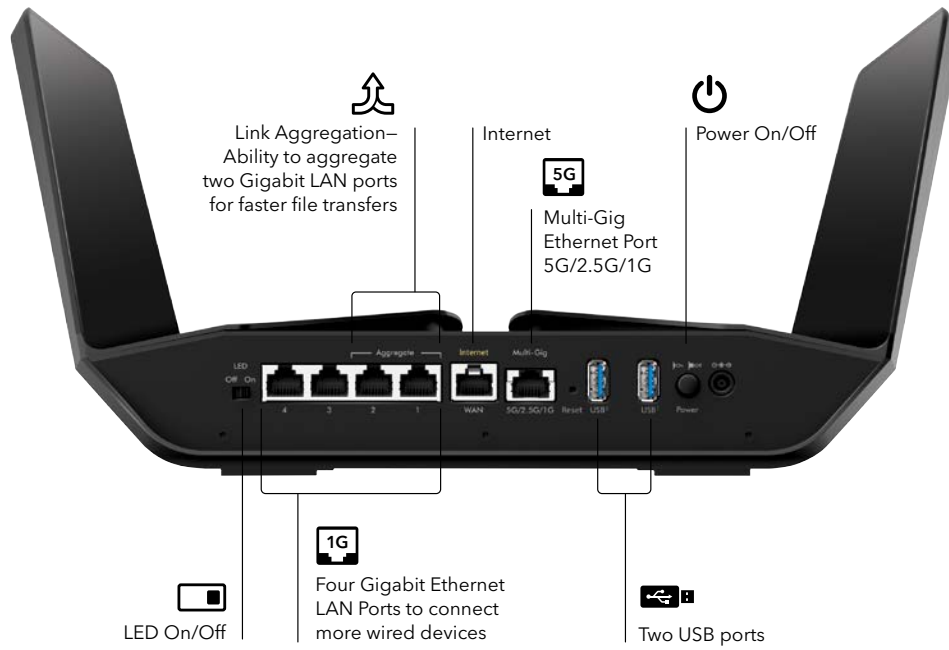

Connection Diagram